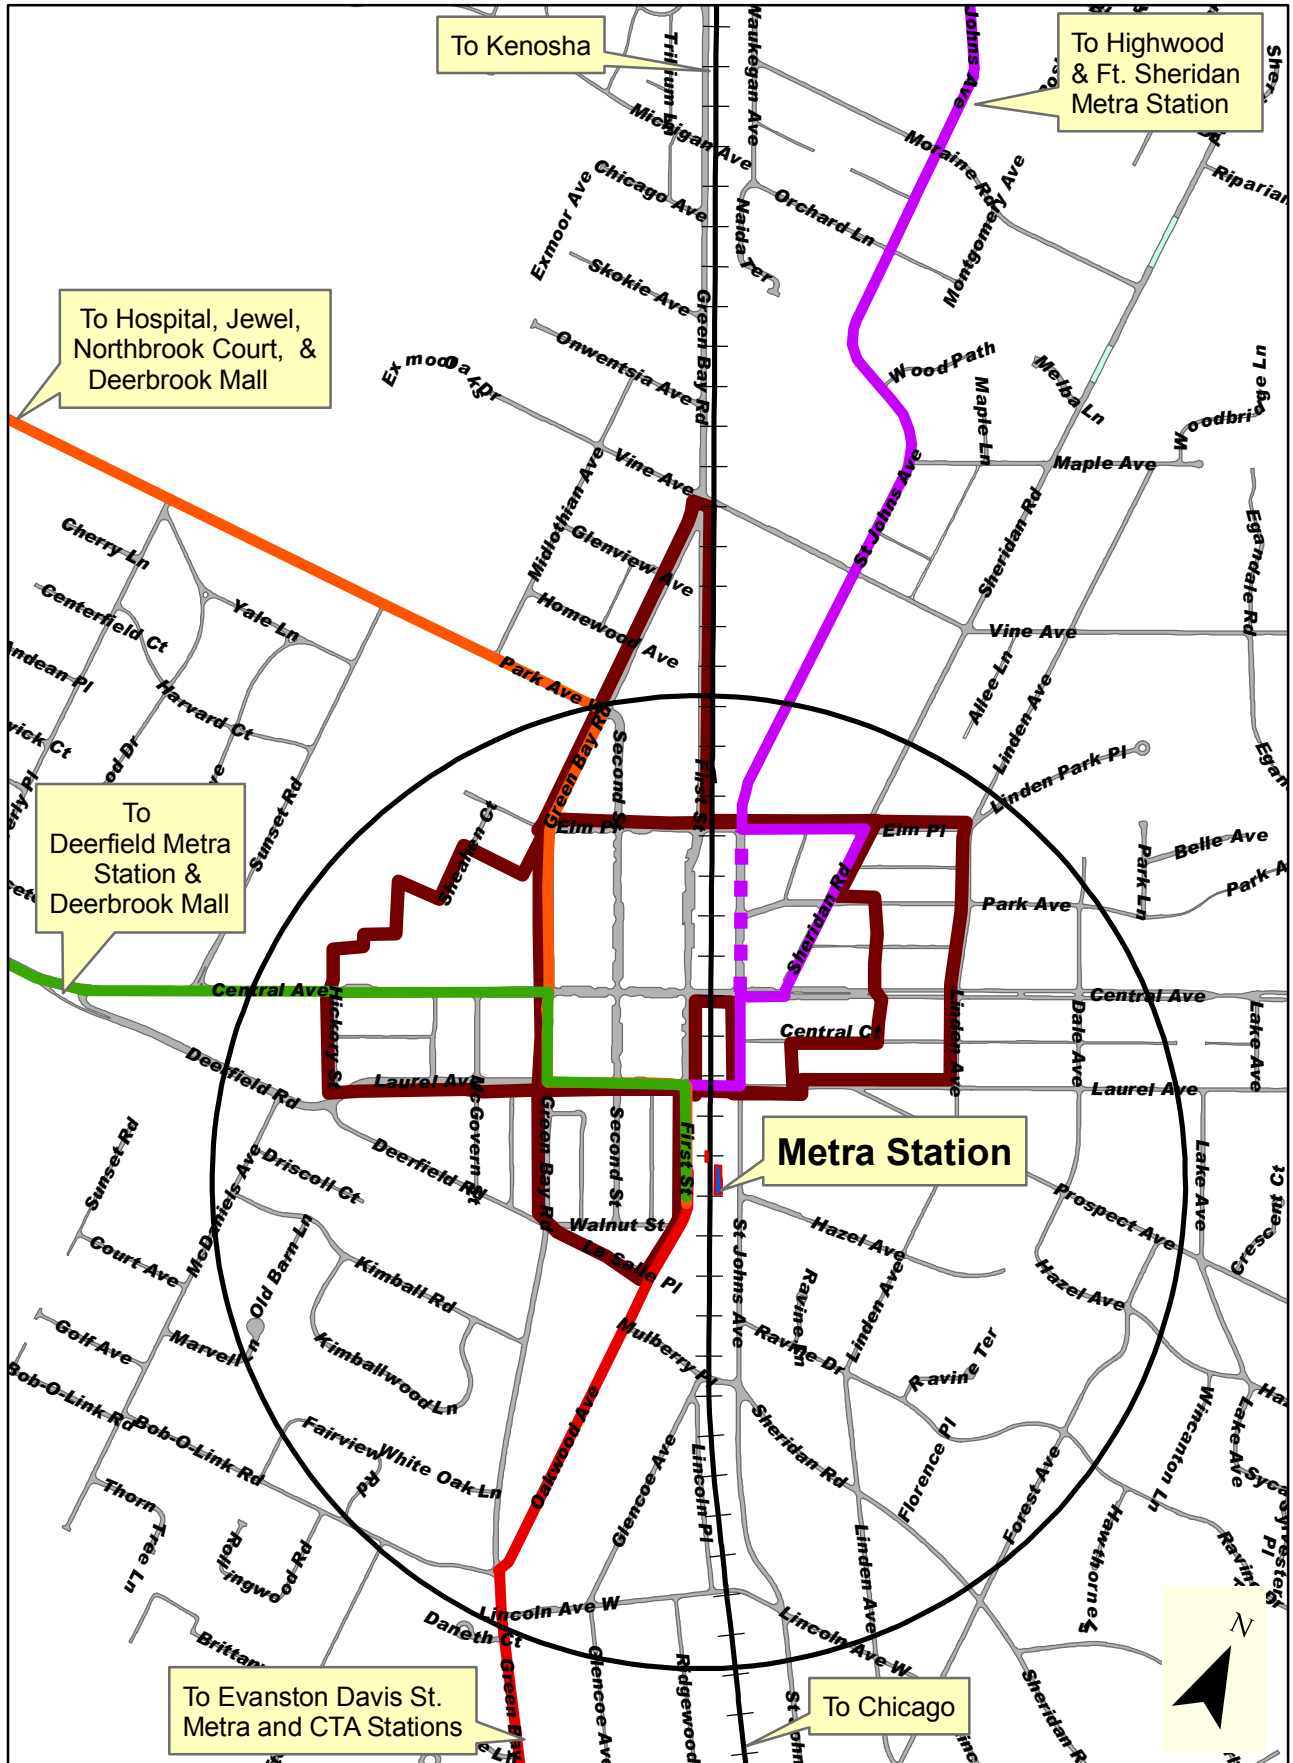

Public Transit in Downtown Highland Park & a 1/2 Mile Radius or ~ 10 min. Walk Within the Train Station

— Pace route 213 - Main Route
 — Pace route 472 - Main Route
 - - - Pace route 472 - Special Route

— Pace route 471 - Main Route

— Pace route 473 - Main Route